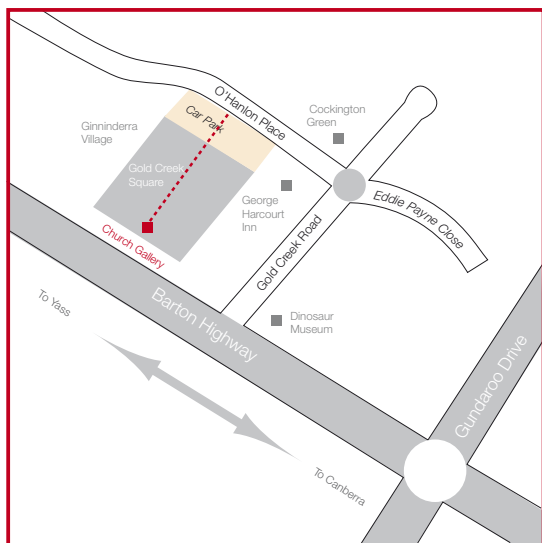

'Margaret Timson Park on Cubist Planet' by Diana Davdison

# Belconnen Ways

BeAD's Annual Exhibition  
Gold Creek Church Gallery

Opening: 2:20 pm 14th November 2010

Exhibition 13th to 21st November 2010

\* Not to Scale